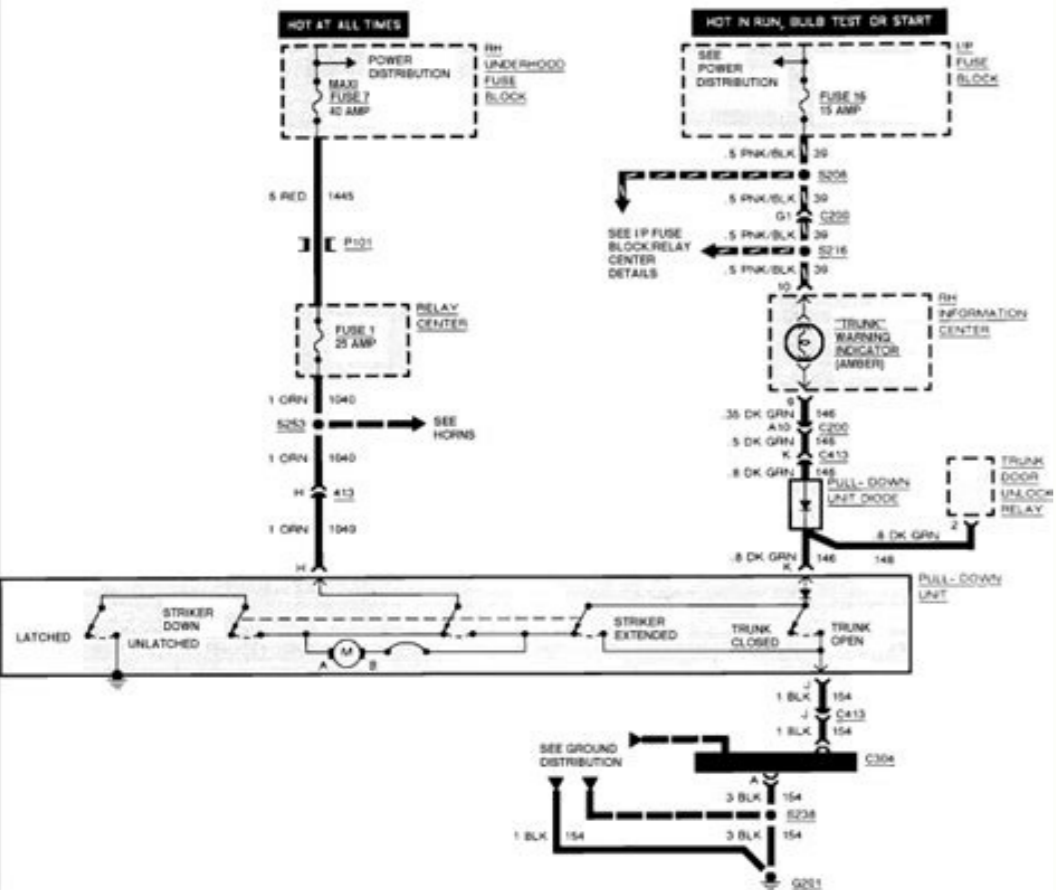

Fuses	Usage
28	Rear HVAC Blower
29	Ignition Switch
30	Not Used
31	Heated Seat Right Front
32	Magnetic Ride Control
33	Heating, Ventilation, Air Conditioning
34	Ignition 3 Rear
35	Antilock Braking System
36	Turn Signal/Hazard
37	Heated Seat Right Rear
38	Dash Integration Module

Relays	Usage
39	Fuel Pump
40	Parking Lamps
41	Ignition 1
42	Park Brake A
43	Park Brake B
44	Park Shift Interlock